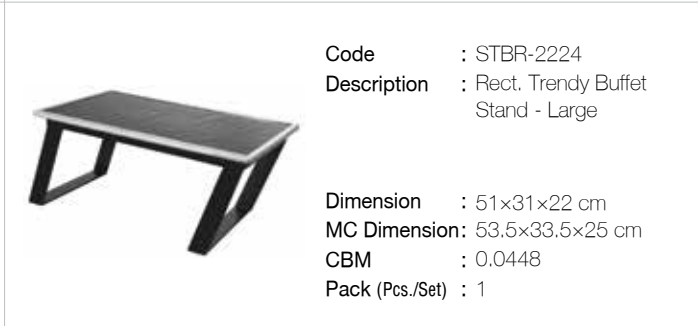

Code : STBR-2224
Description : Rect. Trendy Buffet Stand - Large

Dimension : 51×31×22 cm
MC Dimension: 53.5×33.5×25 cm
CBM : 0.0448
Pack (Pcs./Set) : 1