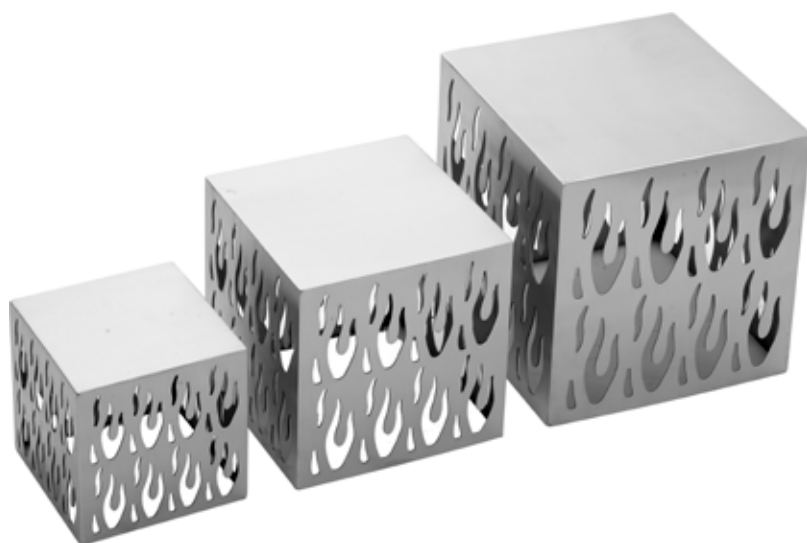

Code : BSRF-49101
Description : Risers Fire Collection

Dimension : 16×16×16 cm
MC Dimension: 35×18.5×35 cm
CBM : 0.0226625
Pack (Pcs./Set) : 4

Code : BSRF-49102
Description : Risers Fire Collection

Dimension : 20×20×20 cm
MC Dimension: 43×22.5×23 cm
CBM : 0.0222525
Pack (Pcs./Set) : 2

Code : BSRF-49103
Description : Risers Fire Collection

Dimension : 26×26×26 cm
MC Dimension: 55×28.5×29 cm
CBM : 0.0454575
Pack (Pcs./Set) : 2