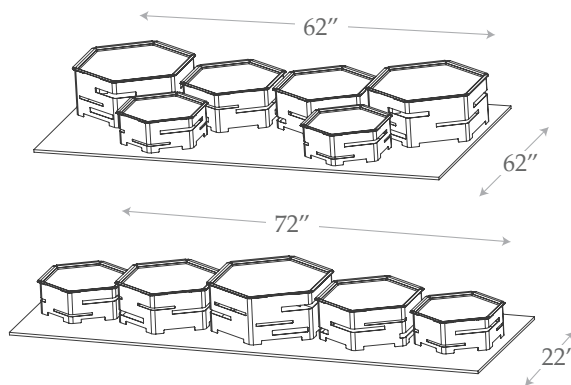

- **A** Small HONEYCOMB™ Riser
  Black Matte Steel, 14" Dia. X 5" H
  Item # SM133
- **B** Medium HONEYCOMB™ Riser
  Black Matte Steel, 16" Dia. X 6" H
  Item # SM134
- **C** Large HONEYCOMB™ Riser
  Black Matte Steel, 18" Dia. X 7" H
  Item # SM135

- **D** Small HONEYCOMB™ Riser
  Stainless Steel, 14" Dia. X 5" H
  Item # SM116
- **E** Medium HONEYCOMB™ Riser
  Stainless Steel, 16" Dia. X 6" H
  Item # SM117
- **F** Large HONEYCOMB™ Riser
  Stainless Steel, 18" Dia. X 7" H
  Item # SM118

- **G** Small HONEYCOMB™ Ice Bath
  Acrylic, 14" Dia. X 1.5" H
  Item # SA100
- **H** Medium HONEYCOMB™ Ice Bath
  Acrylic, 16" Dia. X 2" H
  Item # SA101
- **I** Large HONEYCOMB™ Ice Bath
  Acrylic, 18" Dia. X 2" H
  Item # SA102
- **J** Small HONEYCOMB™ Tray
  Textured Stainless Steel
  14" Dia X 1.5" H
  Item # SM119
- **K** Medium HONEYCOMB™ Tray
  Textured Stainless Steel
  16" Dia. X 2" H
  Item # SM120
- **L** Large HONEYCOMB™ Tray
  Textured Stainless Steel
  18" Dia. X 2" H
  Item # SM121
- **M** Small HONEYCOMB™ Ice Bath
  Stainless Steel, 14" Dia. X 1.5" H
  Item # SM122
- **N** Medium HONEYCOMB™ Ice Bath
  Stainless Steel, 16" Dia. X 2" H
  Item # SM123
- **O** Large HONEYCOMB™ Ice Bath
  Stainless Steel, 18" Dia. X 2" H
  Item # SM124