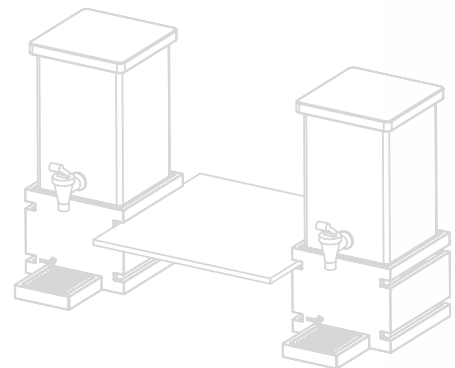

D

E

F

BEVERAGE dispensers

- A** Square Beverage Dispenser
Stainless Steel Base, 1 Gal.
6.75" LX 6.75" WX 17" H
Item # LD117
- B** Square Beverage Dispenser
Stainless Steel Base, 2 Gal.
6.75" LX 6.75" WX 23.25" H
Item # LD113
- C** HONEYCOMB™ Beverage Dispenser
Stainless Steel Base, 2 Gal.
6.25" LX 6.25" WX 24.13" H
Item # LD115
- D** Square Beverage Dispenser
Acrylic Base, 1 Gal.
6.25" LX 6.25" WX 17" H
Item # LD106
- E** Square Beverage Dispenser
Acrylic Base, 2 Gal.
6.75" LX 6.75" WX 23.25" H
Item # LD111
- F** Square Beverage Dispenser
Acrylic Base, 4 Gal.
8.8" LX 8.8" WX 23.45" H
Item # LD128
- G** HONEYCOMB™ Beverage Dispenser
Acrylic Base, 2 Gal.
6.25" LX 6.25" WX 24.13" H
Item # LD105
- H** Round Beverage Dispenser
Acrylic Base, 3 Gal. 10" LX 8" WX 24" H
Item # LD123
- I** Square Beverage Dispenser with Lock
Clear Acrylic Base, 3 Gal.
8.8" L X 8.8" W X 17.6" H
Item # LD146 *not pictured

COOL DOWN

Unique floating ice chamber cools as it descends.

HONEYCOMB™ Beverage Dispenser **A**
 Black Gloss Base, 2 Gal.
 7.25" LX 7.25" WX 24.13" H
 Item # LD119

Square Beverage Dispenser **B**
 Black Gloss Bamboo Base, 2 Gal.
 7.25" LX 7.25" WX 23.25" H
 Item # LD121