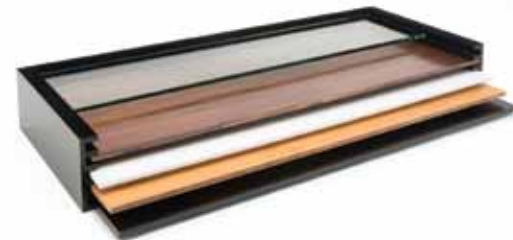

Long Surfaces Case
Black Acrylic, Felt Lining
14" LX 34" WX 5" H
Item # SMM003