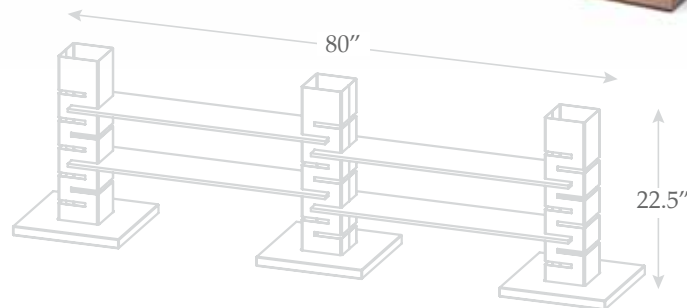

Stainless Steel, Solid Walnut Base
13.75" LX 13.75" WX 22.5" H
Item # SM159

NEW

TO SEE ALL
SHELVING
SURFACES
GO TO
PAGE 39

A

B

The SKYCAP® RISERS collection

METAL
MADE
IN THE
USA

- A** Round Multi-Level Riser
Stainless Steel, 7"DiaX12"H
Item # SM184
- B** Bamboo Round Multi-Level Riser
Bamboo, 7"DiaX12"H
Item # SW106
- C** Square Mutli-Level Riser
Chrome Plate, 6"LX6"WX12"H
Item # SM104