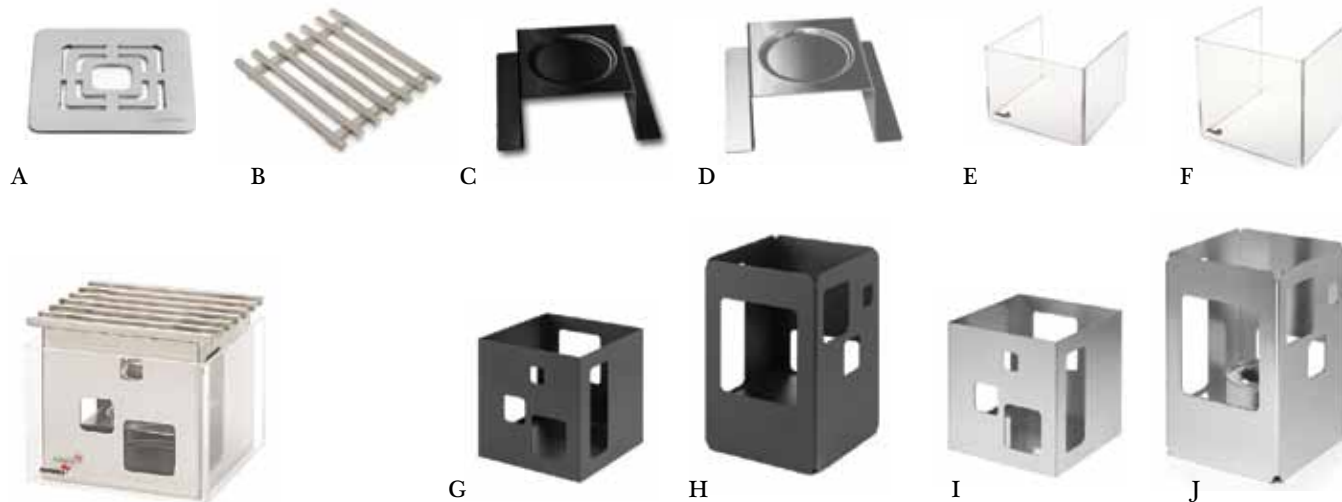

Item # SM219

*fits on Mini-Chef Warmer

Spice Shelf D

Includes Stainless Steel Frame

& 3 Porcelain Bowls

14" L X 4.5" W X 2" H

Item # SM215

A

B

C

D

SQUARE

warmers

METAL
MADE
in
USA

- A** Square Stainless Grill Top
Stainless Steel, 10" LX 10" W
Item # SM139
- B** Square Stainless Track Grill
Stainless Steel, 8.5" LX 8.5" WX 2" H
Item # SM179
- C** Square Burner Stand
Black Matte Steel, 7" LX 7" WX 2" H
Item # SM170
- D** Square Burner Stand
Stainless Steel, 7" LX 7" WX 2" H
Item # SM169
- E** Square Wind Guard 7"
Clear Acrylic, 8.5" LX 8.5" WX 7" H
Item # SA108
- F** Square Wind Guard 10"
Clear Acrylic, 8.5" LX 8.5" WX 10" H
Item # SA109
- G** Short Square Warmer 7" Black
Black Matte Steel, 7.25" LX 7.25" WX 7" H
Item # SM140
- H** Tall Square Warmer 10" Black
Black Matte Steel, 7" LX 7" WX 10" H
Item # SM141
- I** Short Square Warmer 7" Stainless
Stainless Steel, 7.25" LX 7.25" WX 7" H
Item # SM136
- J** Tall Square Warmer 10" Stainless
Stainless Steel, 7.25" LX 7.25" WX 10" H
Item # SM137