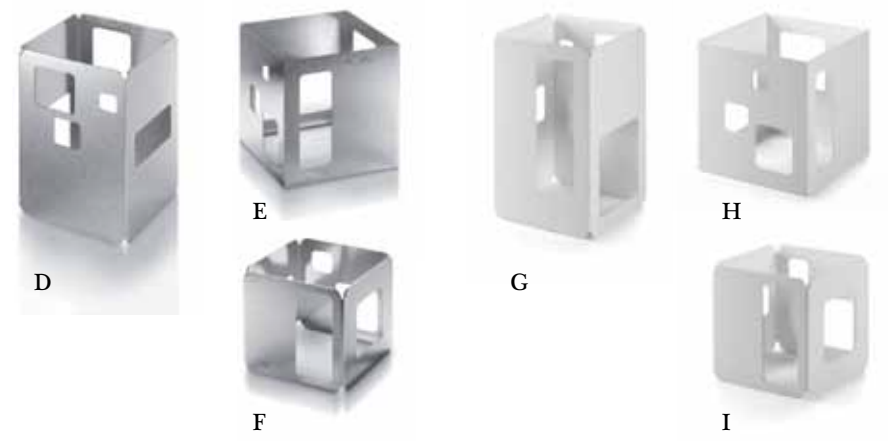

- **Large Square Riser Black** **A**
  Black Matte Finish, 6" LX 6" WX 10" H
  Item # SM129
- **Medium Square Riser Black** **B**
  Black Matte Finish, 7" LX 7" WX 7" H
  Item # SM115
- **Small Square Riser Black** **C**
  Black Matte Finish, 6" LX 6" WX 6" H
  Item # SM128
- **Large Square Riser Stainless** **D**
  Stainless Steel, 6" LX 6" WX 10" H
  Item # D61877
- **Medium Square Riser Stainless** **E**
  Stainless Steel, 7" LX 7" WX 7" H
  Item # D63177
- **Small Square Riser Stainless** **F**
  Stainless Steel, 6" LX 6" WX 6" H
  Item # D62977
- **Large Square Riser White** **G**
  White Matte Finish, 6" LX 6" WX 10" H
  Item# SM149
- **Medium Square Riser White** **H**
  White Matte Finish, 7" LX 7" WX 7" H
  Item# SM148
- **Small Square Riser White** **I**
  White Matte Finish, 6" LX 6" WX 6" H
  Item# SM147

- **Large Pyramid Skycap® Riser** **J**
  Stainless Steel
  11.65" L X 8.3" W X 7.5" H
  Item # LD135
- **Small Pyramid Skycap® Riser** **K**
  Stainless Steel
  10.35" L X 7" W X 6.5" H
  Item # LD137
- **Large Pyramid Skycap® Riser** **L**
  Black Matte
  11.65" L X 8.3" W X 7.5" H
  Item # LD136
- **Small Pyramid Skycap® Riser** **M**
  Black Matte
  10.35" L X 7" W X 6.5" H
  Item # LD138