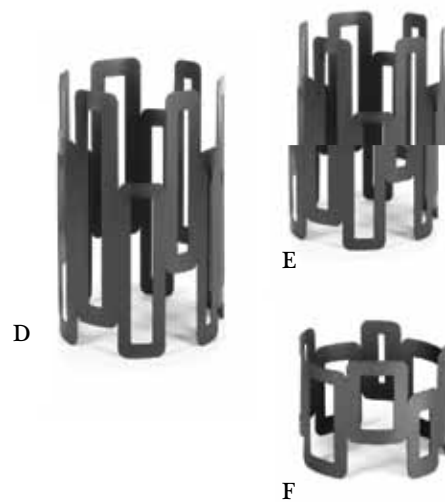

Nesting Risers Set of 3 Bamboo F
 Small Riser, 8.75"LX8"WX4.5"H
 Medium Riser, 10"LX8"WX5"H
 Large Riser, 11"LX8"WX5.5"H
 Item# SB101

The
RISER
 collection

METAL
 MADE
 IN
 USA

- A** Large Round Riser Stainless
 Stainless Steel, 8" Dia. X 11" H
 Item # D62177
- B** Medium Round Riser Stainless
 Stainless Steel, 6.5" Dia. X 10" H
 Item # D61977
- C** Small Round Riser Stainless
 Stainless Steel, 6.5" Dia. X 5" H
 Item # D62877
- D** Large Round Riser Black Matte
 Black Matte Finish, 8" Dia. X 11" H
 Item # SM126
- E** Medium Round Riser Black Matte
 Black Matte Finish, 6.5" Dia. X 10" H
 Item # SM127
- F** Small Round Riser Black Matte
 Black Matte Finish, 6.5" Dia. X 5" H
 Item # SM125
- G** City Riser Stainless
 Stainless Steel, 18" LX 7" WX 13" H
 Item # SM157
- H** City Riser Black Matte
 Black Matte Finish, 18" LX 7" WX 13" H
 Item # SM158