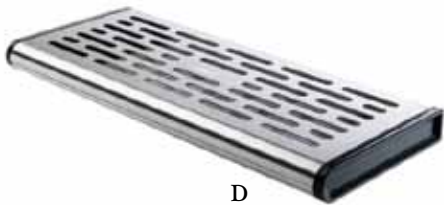

Just a few examples of the kinds of toppings for yogurt and ice cream shops, coffee shops, tea shops, and spice shops.

EZ-PRO™ and EZ-SERV™							
Scoop-It™ Portion Wheels							
Portion Size	1 tsp.*	2 tsp.	3 tsp.	4.5 tsp.	1 tbsp.*	1 oz.*	1.5 oz.*
EZ-PRO™	EZP007	EZP008	EZP010	EZP011	PRO6-SM	EZP004	EZ0017
EZ-SERV™	EZP012	EZP013	EZP014	EZP015			
DRY FOOD							
CANDY							
Candy coated	★	★	★	★	●	▲	●
Chocolate covered		★	★	★	●	▲	
Pieces		★	★	★	●	▲	
Gummy fish & bears					●	▲	
NUTS							
Whole			★	★	●	●	●
Sliced/Silvered		★	★	★	●	▲	
Chopped/Crushed	★	★	★	★	●	▲	
SNACKS							
Trail Mixes				★	●	▲	
Bar Snacks				★	●	▲	
CEREALS							
Flakes						●	●
Clusters						▲	
"O"s						●	
Squares						●	●
Crispies						●	
SEASONINGS & SPICES							
Sugar							
Granular	★	●	●	▲	Not recommended for dispensing granular items		
Raw	★	★	●	▲			
Brown	★	★	●	▲			
Crushed Red Pepper	★	●	●	●	▲		
MISCELLANEOUS							
Coffee Beans				★		●	
Loose Tea						●	
Pie Crust			★	●	▲		
Cookie pieces			★	●	▲		●

WALL MOUNTED dispensers

Wall-mounted dispensers include 3 portion wheel sizes: 1tsp., 1tbsp., 1oz.

A

B

C

D

E

NSF options available