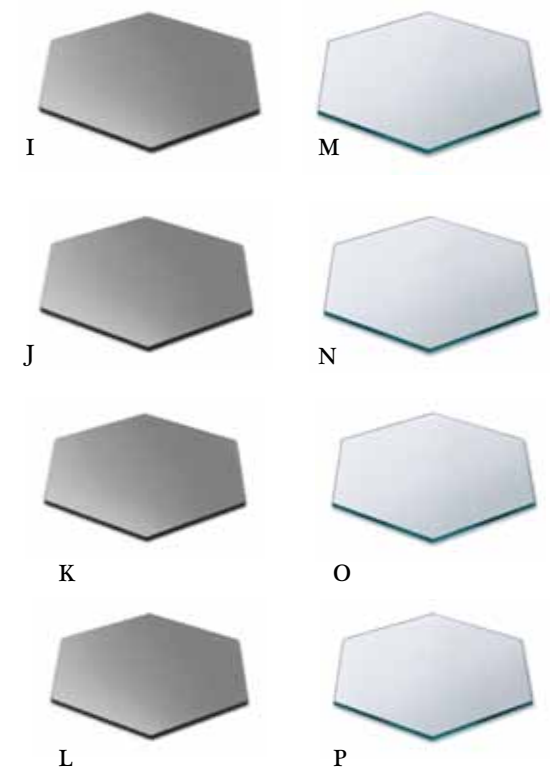

- **J**
  Large HONEYCOMB™ Black
  Black Acrylic, 19"Dia.
  Item # SG032
- **K**
  Medium HONEYCOMB™ Black
  Black Acrylic, 16"Dia.
  Item # SG030
- **L**
  Small HONEYCOMB™ Black
  Black Acrylic, 14"Dia.
  Item # SG028
- **M**
  X-Large HONEYCOMB™ Clear
  Clear Acrylic, 21"Dia.
  Item # SG033

- **N**
  Large HONEYCOMB™ Clear
  Clear Acrylic, 19"Dia.
  Item # SG031
- **O**
  Medium HONEYCOMB™ Clear
  Clear Acrylic, 16"Dia.
  Item # SG029
- **P**
  Small HONEYCOMB™ Clear
  Clear Acrylic, 14"Dia.
  Item # SG027