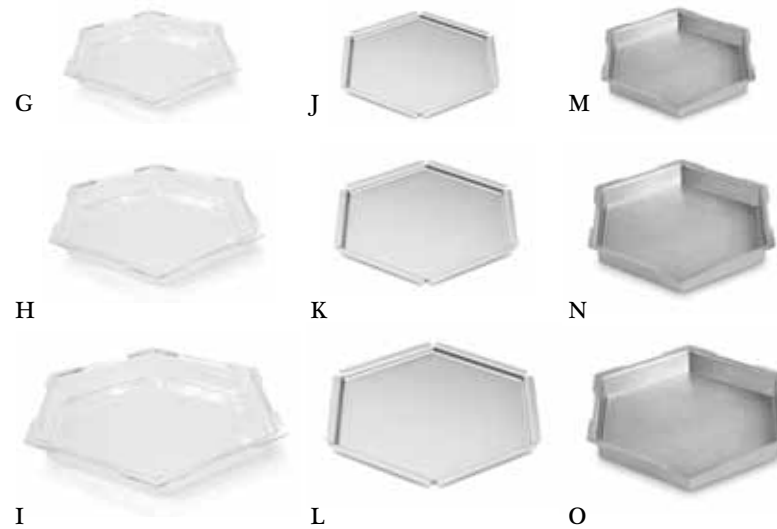

- **A** Small HONEYCOMB™ Riser
  Black Matte Steel, 14" Dia. X 5" H
  Item # SM133
- **B** Medium HONEYCOMB™ Riser
  Black Matte Steel, 16" Dia. X 6" H
  Item # SM134
- **C** Large HONEYCOMB™ Riser
  Black Matte Steel, 18" Dia. X 7" H
  Item # SM135

- **D** Small HONEYCOMB™ Riser
  Stainless Steel, 14" Dia. X 5" H
  Item # SM116
- **E** Medium HONEYCOMB™ Riser
  Stainless Steel, 16" Dia. X 6" H
  Item # SM117
- **F** Large HONEYCOMB™ Riser
  Stainless Steel, 18" Dia. X 7" H
  Item # SM118

- **G** Small HONEYCOMB™ Ice Bath
  Acrylic, 14" Dia. X 1.5" H
  Item # SA100
- **H** Medium HONEYCOMB™ Ice Bath
  Acrylic, 16" Dia. X 2" H
  Item # SA101
- **I** Large HONEYCOMB™ Ice Bath
  Acrylic, 18" Dia. X 2" H
  Item # SA102
- **J** Small HONEYCOMB™ Tray
  Textured Stainless Steel
  14" Dia X 1.5" H
  Item # SM119
- **K** Medium HONEYCOMB™ Tray
  Textured Stainless Steel
  16" Dia. X 2" H
  Item # SM120
- **L** Large HONEYCOMB™ Tray
  Textured Stainless Steel
  18" Dia. X 2" H
  Item # SM121
- **M** Small HONEYCOMB™ Ice Bath
  Stainless Steel, 14" Dia. X 1.5" H
  Item # SM122
- **N** Medium HONEYCOMB™ Ice Bath
  Stainless Steel, 16" Dia. X 2" H
  Item # SM123
- **O** Large HONEYCOMB™ Ice Bath
  Stainless Steel, 18" Dia. X 2" H
  Item # SM124