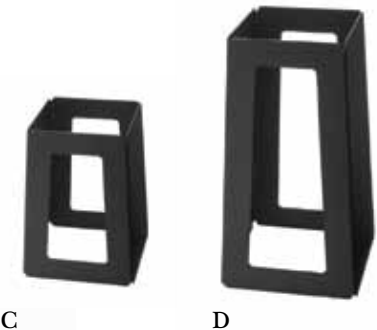

The
RISER
collection

METAL
MADE
IN
USA

Short Pyramid Riser Stainless A
Stainless Steel, 5"LX5"WX7"H
Item# SM150

Tall Pyramid Riser Stainless B
Stainless Steel, 5"LX5"WX10"H
Item# SM151

Short Pyramid Riser Black C
Black Matte, 5"LX5"WX7"H
Item # SM175

Tall Pyramid Riser Black D
Black Matte, 5"LX5"WX10"H
Item # SM176

Nesting Risers Set of 3 Clear Acrylic E
Small Riser, 8.75"LX8"WX4.5"H
Medium Riser, 10"LX8"WX5"H
Large Riser, 11"LX8"WX5.5"H
Item # RDC107

Nesting Risers Set of 3 Bamboo F
Small Riser, 8.75"LX8"WX4.5"H
Medium Riser, 10"LX8"WX5"H
Large Riser, 11"LX8"WX5.5"H
Item# SB101