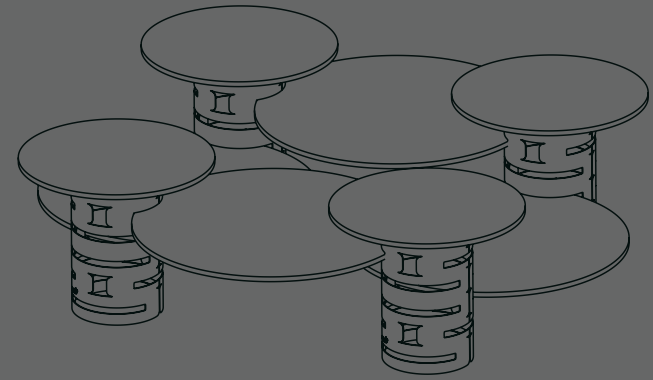

Stainless Steel, Solid Walnut Base
13.75" LX 13.75" WX 22.5" H
Item # SM159

NEW

TO SEE ALL
SHELVING
SURFACES
GO TO
PAGE 39

A

B

The SKYCAP® RISERS collection

METAL
MADE
IN THE
USA

- A** Round Multi-Level Riser
Stainless Steel, 7"DiaX12"H
Item # SM184
- B** Bamboo Round Multi-Level Riser
Bamboo, 7"DiaX12"H
Item # SW106
- C** Square Mutli-Level Riser
Chrome Plate, 6"LX6"WX12"H
Item # SM104