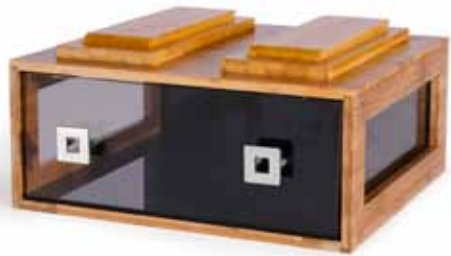

Solutions

CREATIVITY AT ITS FINEST: Rosseto's new line of modular display pieces allow you to build your bakery station exactly how you want it. These Bakery Building Blocks let you build your stations as works of art, with a masterpiece each time.

The
BAKERY
building block

**FRESH
BAKERY
SETUP**

Crystal clear acrylics, stainless steel and natural woods put the focus on your products

A

B

C

D

- A** Large Bamboo Drawer
Natural Bamboo Frame, Acrylic Drawer
16" L X 14.75" W X 7.5" H
Item # BD105
- B** Small Bamboo Drawer
Natural Bamboo Frame, Acrylic Drawer
8" L X 14.75" W X 7.5" H
Item # BD106
- C** Large Black Acrylic Drawer
Black Acrylic Frame, Acrylic Drawer
16" L X 14.75" W X 7.5" H
Item # BD110
- D** Small Black Acrylic Drawer
Black Acrylic Frame, Acrylic Drawer
8" L X 14.75" W X 7.5" H
Item # BD111