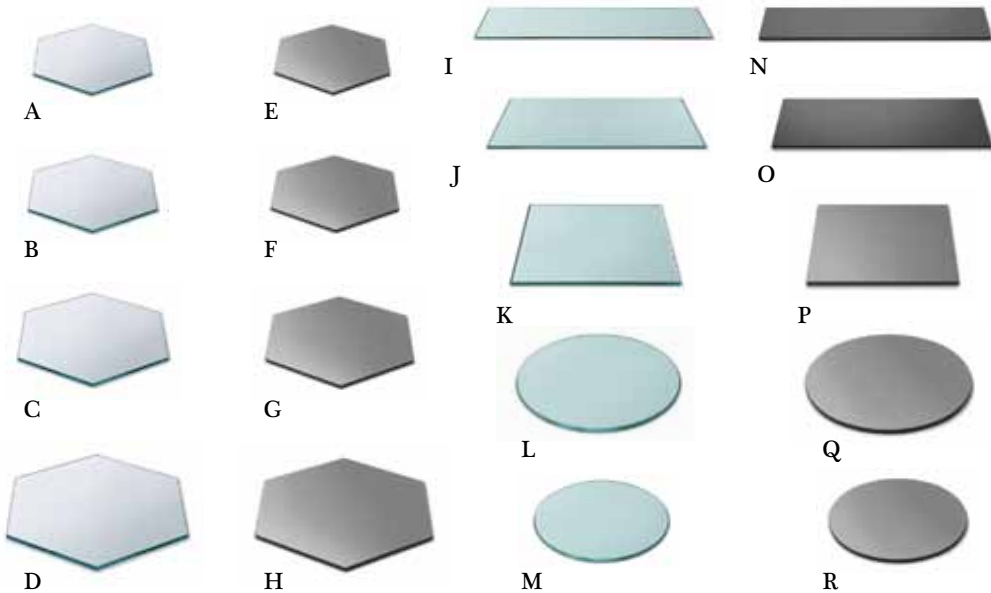

The SURFACE collection

- **A** Small HONEYCOMB™ Clear
  Tempered Glass, 14"Dia
  Item # SG012
- **B** Medium HONEYCOMB™ Clear
  Tempered Glass, 16"Dia
  Item # SG008
- **C** Large HONEYCOMB™ Clear
  Tempered Glass, 19"Dia
  Item # SG010
- **D** X-Large HONEYCOMB™ Clear
  Tempered Glass, 21"Dia
  Item # SG006
- **E** Small HONEYCOMB™ Black
  Black Tempered Glass, 14"Dia
  Item # SG013
- **F** Medium HONEYCOMB™ Black
  Black Tempered Glass, 16"Dia
  Item # SG009
- **G** Large HONEYCOMB™ Black
  Black Tempered Glass, 19"Dia
  Item # SG011
- **H** X-Large HONEYCOMB™ Black
  Black Tempered Glass, 21"Dia
  Item # SG007
- **I** Narrow Rectangle Clear
  Tempered Glass, 33.5"LX7.75"W
  Item # GTR20
- **J** Wide Rectangle Clear
  Tempered Glass, 33.5"LX14"W
  Item # GTR33
- **K** Square 14" Clear
  Tempered Glass, 14"LX14"W
  Item # GTS14
- **L** Round 20" Clear
  Tempered Glass, 20"Dia
  Item # GTC50
- **M** Round 14" Clear
  Tempered Glass, 14"Dia
  Item # GTC35
- **N** Narrow Rectangle Black
  Black Tempered Glass, 33.5"LX7.75"W
  Item # SG002
- **O** Wide Rectangle Black
  Black Tempered Glass, 33.5"LX14"W
  Item # SG003
- **P** Square 14" Black
  Black Tempered Glass, 14"LX14"W
  Item # SG001
- **Q** Round 20" Black
  Black Tempered Glass, 20"Dia
  Item # SG005
- **R** Round 14" Black
  Black Tempered Glass, 14"Dia
  Item # SG004