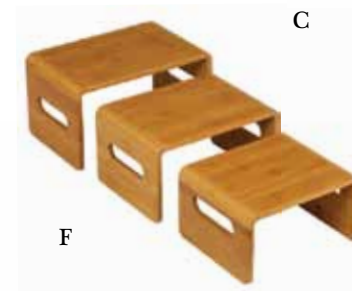

The
RISER
collection

METAL
MADE
IN
USA

Short Pyramid Riser Stainless A
Stainless Steel, 5"LX5"WX7"H
Item# SM150

Tall Pyramid Riser Stainless B
Stainless Steel, 5"LX5"WX10"H
Item# SM151

Short Pyramid Riser Black C
Black Matte, 5"LX5"WX7"H
Item # SM175

Tall Pyramid Riser Black D
Black Matte, 5"LX5"WX10"H
Item # SM176

Nesting Risers Set of 3 Clear Acrylic E
Small Riser, 8.75"LX8"WX4.5"H
Medium Riser, 10"LX8"WX5"H
Large Riser, 11"LX8"WX5.5"H
Item # RDC107

Nesting Risers Set of 3 Bamboo F
Small Riser, 8.75"LX8"WX4.5"H
Medium Riser, 10"LX8"WX5"H
Large Riser, 11"LX8"WX5.5"H
Item# SB101