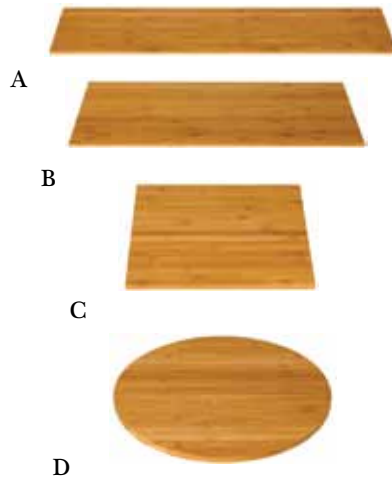

Q

Round 20" Ring Bamboo
Natural Bamboo, Removable
0.5 Gal. Acrylic Bowl Insert,
20"Dia., Item # WP500

- **A**
  Narrow Rectangle Bamboo
  Natural Bamboo, 33.5"LX7.75"W
  Item # BP200
- **B**
  Wide Rectangle Bamboo
  Natural Bamboo, 33.5"LX14"W
  Item # BP100
- **C**
  Square 14" Bamboo
  Natural Bamboo, 14"LX14"W
  Item # BP300
- **D**
  Round 14" Bamboo
  Natural Bamboo, 14"Dia
  Item # BP400
- **E**
  Narrow Rectangle Walnut
  Natural Walnut, 33.5"LX7.75"W
  Item # WP201
- **F**
  Wide Rectangle Walnut
  Natural Walnut, 33.5"LX12"W
  Item # WP101
- **G**
  Square 14" Walnut
  Natural Walnut, 14"LX14"W
  Item # WP301
- **H**
  Round 20" Bamboo
  Natural Bamboo, 20"Dia
  Item # BP500
- **I**
  X-Large HONEYCOMB™ Black
  Black Acrylic, 21"Dia.
  Item # SG034