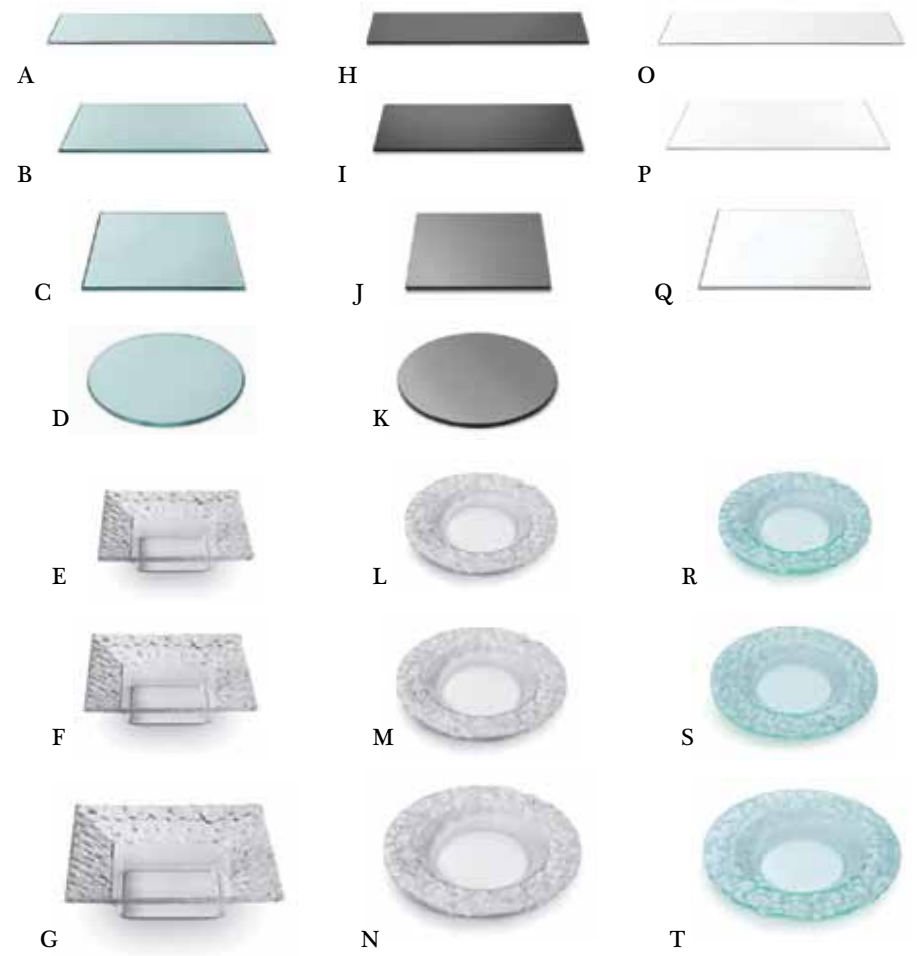

Medium Round Platter Green S
Green Acrylic, 10" Dia
Item# PPC10G

Large Round Platter Green T
Green Acrylic, 12" Dia
Item# PPC12G

Square Platters Green Glass U
Small Platter, 8" LX 8" W
Item# GSP08

Medium Platter, 10" LX 10" W
Item# GSP10

Large Platter, 12" LX 12" W
Item# GSP12

X-Large Platter, 14" LX 14" W
Item# GSP14

Narrow Rectangle Clear A
Clear Acrylic, 33.5" LX 7.75" W
Item # SG014

Wide Rectangle Clear B
Clear Acrylic, 33.5" LX 14" W
Item # SG017

Square 14" Clear C
Clear Acrylic, 14" LX 14" W
Item # SG020

Round 14" Clear D
Clear Acrylic, 14" Dia.
Item# SG023

Small Square Dish Clear E
Clear Acrylic, 7" LX 7" W
Item# PPS7C

Medium Square Dish F
Clear Acrylic, 8" LX 8" W
Item# PPS8C

Large Square Dish G
Clear Acrylic, 10" LX 10" W
Item# PPS10C

Narrow Rectangle Black H
Black Acrylic, 33.5" LX 7.75" W
Item # SG015

Wide Rectangle Black I
Black Acrylic, 33.5" LX 14" W
Item # SG018

Square 14" Black J
Black Acrylic, 14" LX 14" W
Item # SG021

Round 14" Black K
Black Acrylic, 14" Dia.
Item# SG024

Small Round Platter L
Clear Acrylic, 8" Dia
Item# PPC8C

Medium Round Platter M
Clear Acrylic, 10" Dia
Item# PPC10C

Large Round Platter N
Clear Acrylic, 12" Dia
Item# PPC12C

Narrow Rectangle White O
White, 33.5" LX 7.75" W
Item # SG016

Wide Rectangle White P
White, 33.5" LX 14" W
Item # SG019

Square 14" White Q
White, 14" LX 14" W
Item # SG022

Small Round Platter Green R
Green Acrylic, 8" Dia
Item# PPC8G