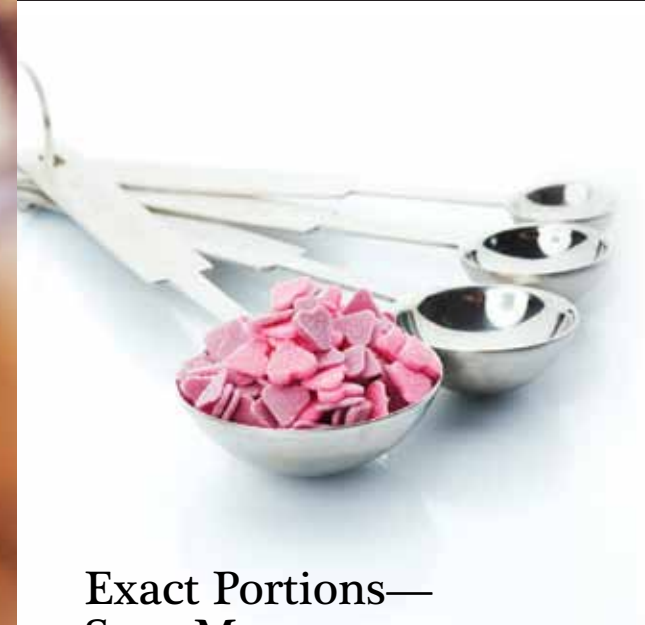

DISPENSERS

PORTION CONTROL technology

- SCOOP-IT™ technology dispenses exact portions from 1 tsp. to 4.5 tsp. in one turn.
- THE SCOOP-IT™ dispenser ball nests inside of a silicone funnel with two grooves on opposite side producing exact measured scoops of food each turn.
- OUR PATENTED PORTION WHEEL design gently dispenses dry food using soft, flexible wings that minimize food damage and serve exact portions from 1 tbsp. to 1.5 oz.
- THE SYSTEM is designed to keep food fresh and is easy to clean.

REVOLUTIONARY TECHNOLOGY

Portion control options
now available in sizes

1 tsp. up to 1.5 oz

Exact Portions— Save Money

Precise portioning dispenses efficiently while smart design makes cleaning quick & easy. The patented soft silicone paddle wheel reduces food damage while a sizeable catch tray keeps the dispensing area clean.