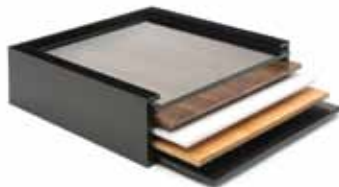

Short Surfaces Case
Black Acrylic, Felt Lining
14" LX 15" WX 5" H
Item # SMM004