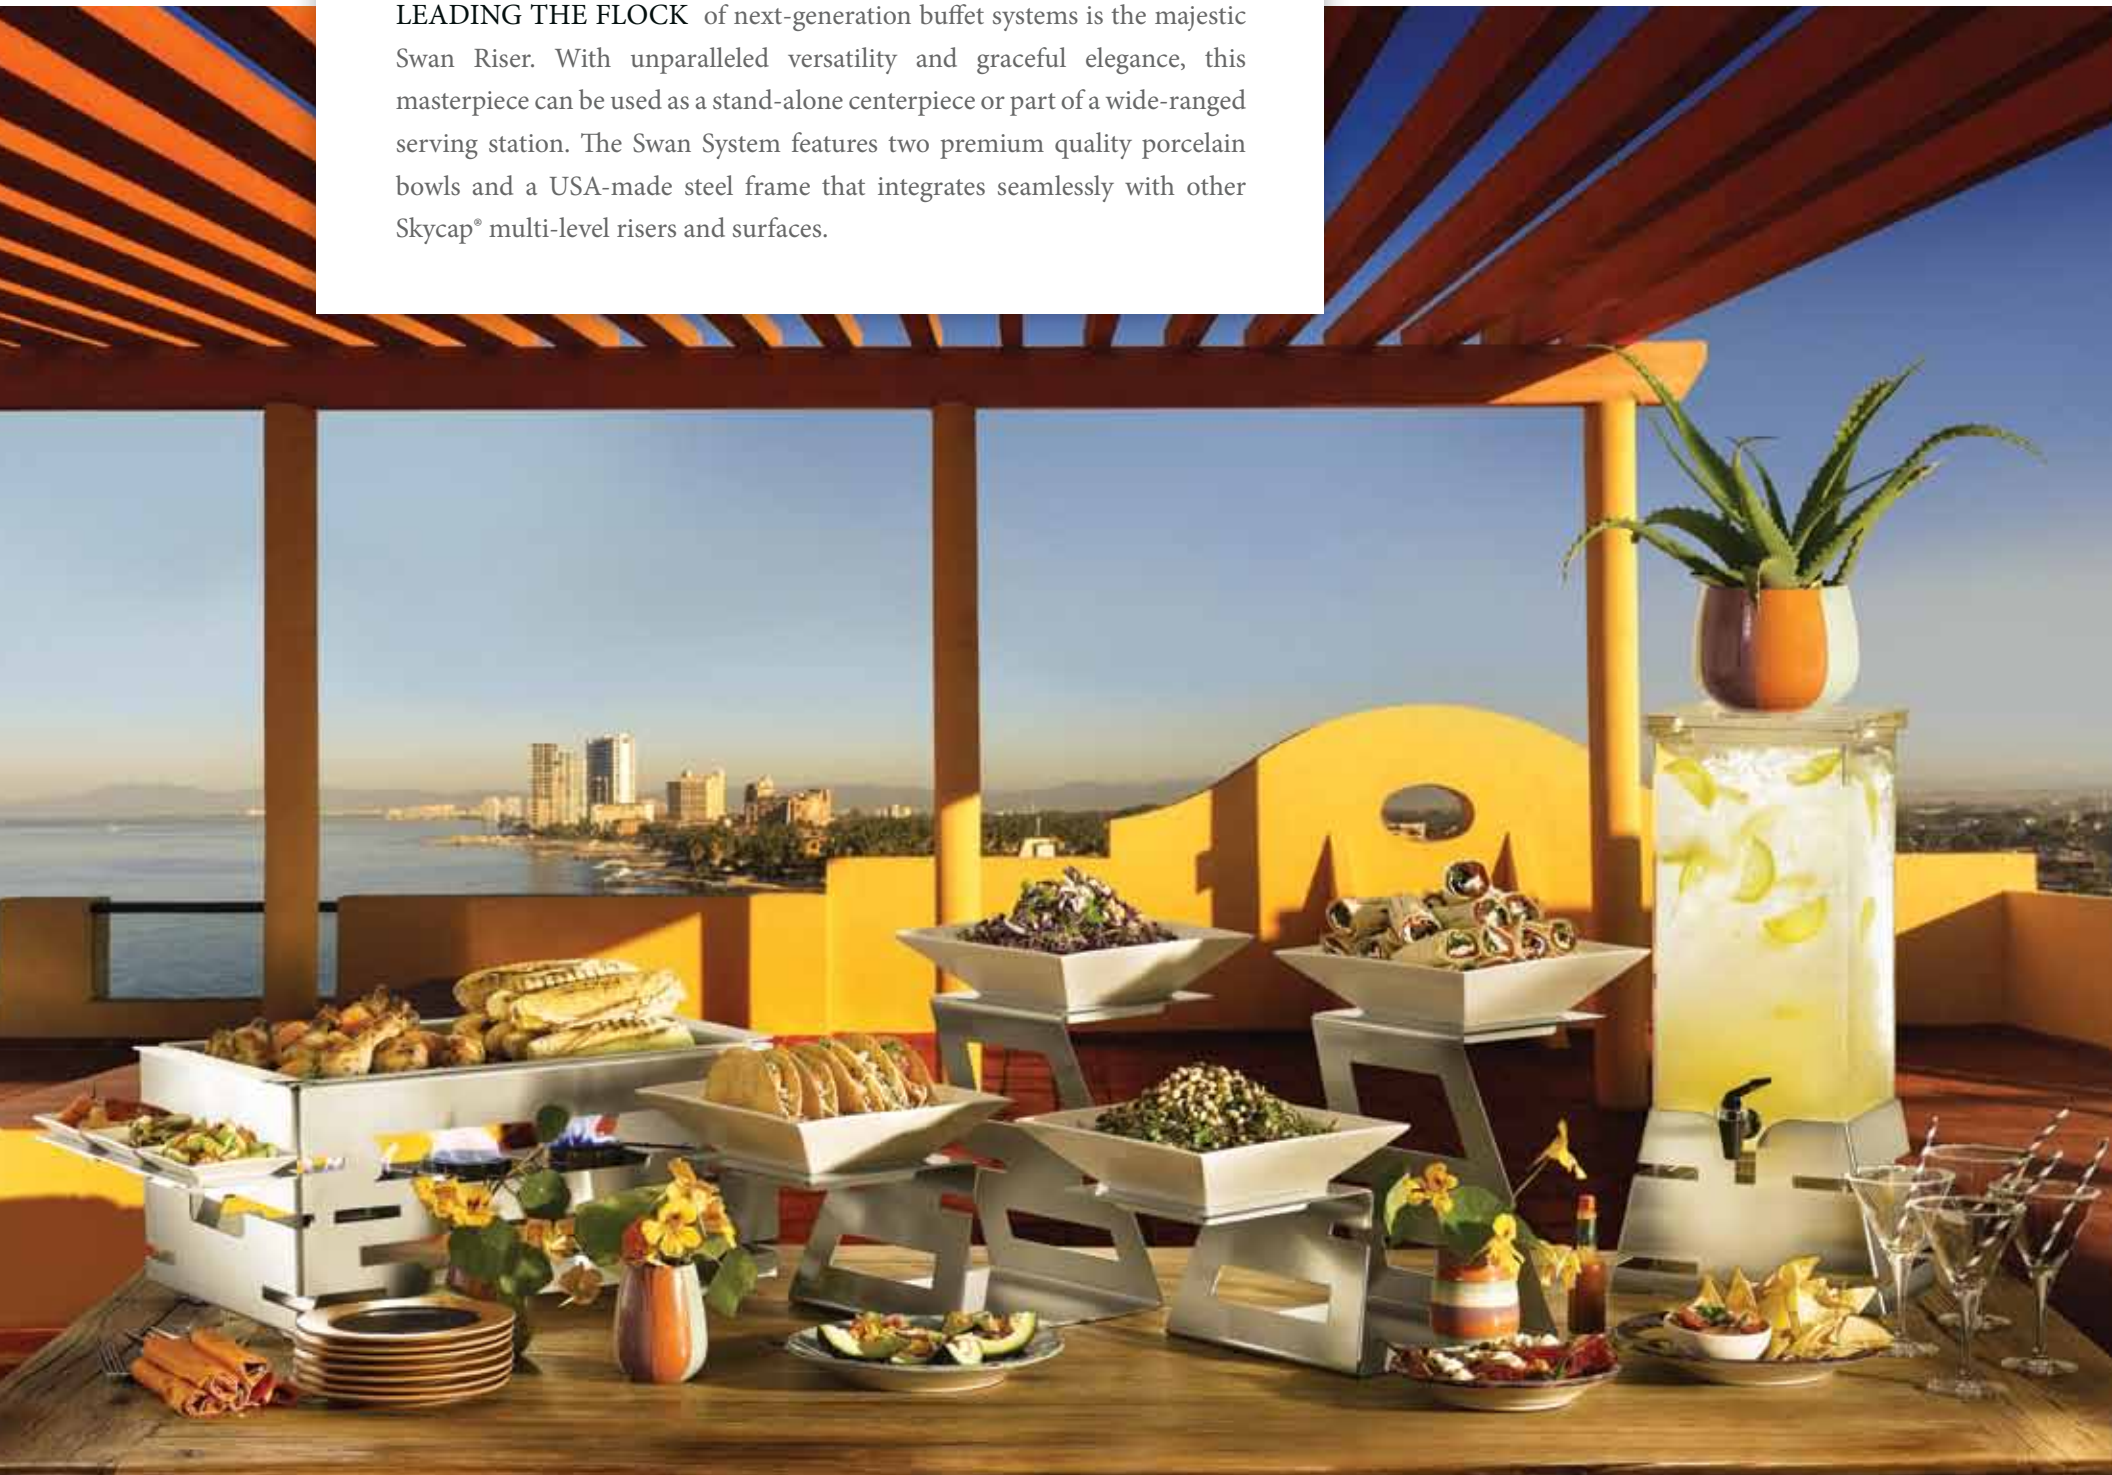

The
RISER SYSTEM
Collection

LEADING THE FLOCK of next-generation buffet systems is the majestic Swan Riser. With unparalleled versatility and graceful elegance, this masterpiece can be used as a stand-alone centerpiece or part of a wide-ranged serving station. The Swan System features two premium quality porcelain bowls and a USA-made steel frame that integrates seamlessly with other Skycap® multi-level risers and surfaces.