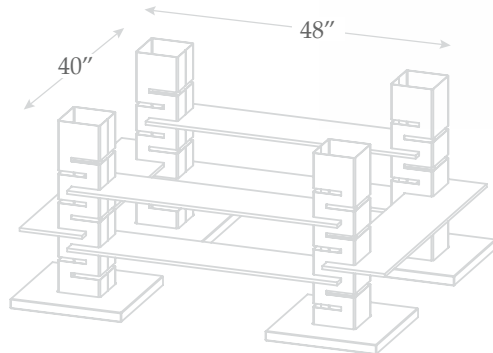

Stainless Steel, Solid Walnut Base
13.75" LX 13.75" WX 22.5" H
Item # SM159

NEW

TO SEE ALL
SHELVING
SURFACES
GO TO
PAGE 39

A

B

The SKYCAP® RISERS collection

METAL
MADE
IN THE
USA

- A** Round Multi-Level Riser
Stainless Steel, 7"DiaX12"H
Item # SM184
- B** Bamboo Round Multi-Level Riser
Bamboo, 7"DiaX12"H
Item # SW106
- C** Square Mutli-Level Riser
Chrome Plate, 6"LX6"WX12"H
Item # SM104