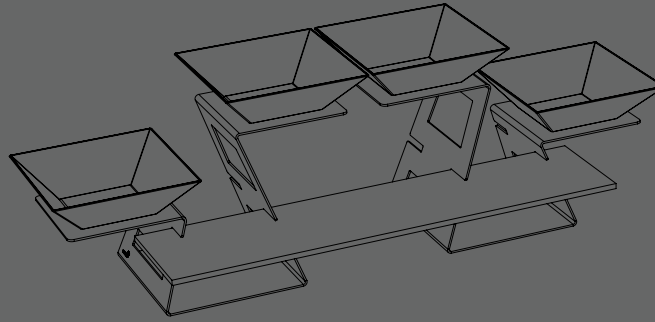

The
SWAN
collection

A