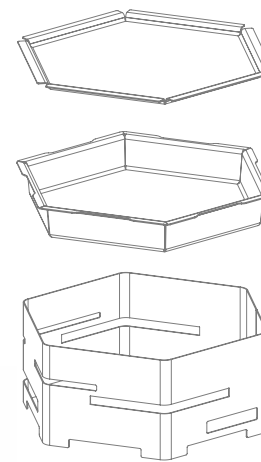

All-in-One Solution
*Special texturized stainless steel tray