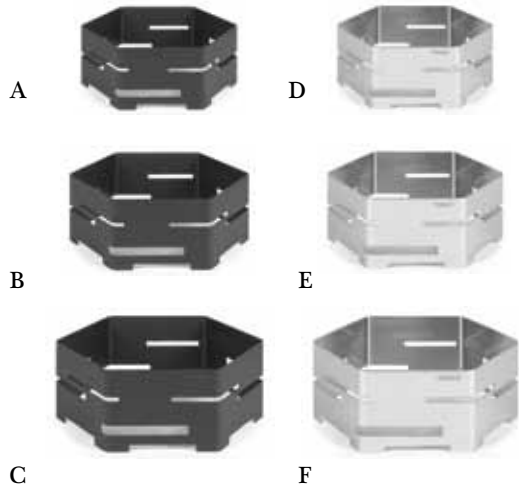

The

HONEYCOMB™

System

The HONEYCOMB™ system

ALL
IN
ONE
←
SOLUTION

- A** Small HONEYCOMB™ Riser
Black Matte Steel, 14" Dia. X 5" H
Item # SM133
- B** Medium HONEYCOMB™ Riser
Black Matte Steel, 16" Dia. X 6" H
Item # SM134
- C** Large HONEYCOMB™ Riser
Black Matte Steel, 18" Dia. X 7" H
Item # SM135