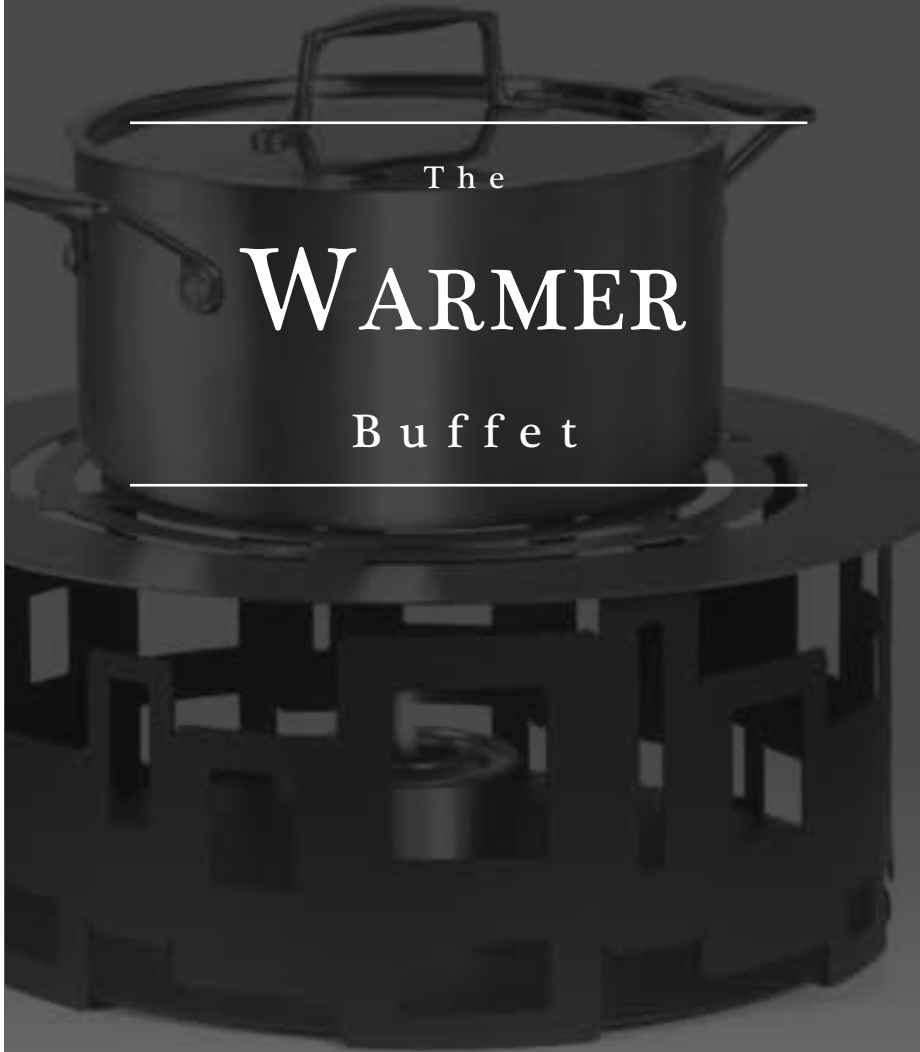

The
WARMER
Buffet