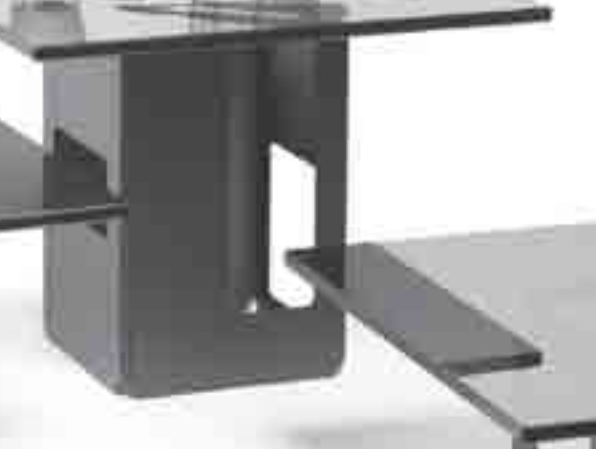

Nesting Risers Set of 3 Bamboo F
 Small Riser, 8.75"LX8"WX4.5"H
 Medium Riser, 10"LX8"WX5"H
 Large Riser, 11"LX8"WX5.5"H
 Item# SB101

The
RISER
 collection

METAL
 MADE
 IN
 USA

- A** Large Round Riser Stainless
 Stainless Steel, 8" Dia. X 11" H
 Item # D62177
- B** Medium Round Riser Stainless
 Stainless Steel, 6.5" Dia. X 10" H
 Item # D61977
- C** Small Round Riser Stainless
 Stainless Steel, 6.5" Dia. X 5" H
 Item # D62877
- D** Large Round Riser Black Matte
 Black Matte Finish, 8" Dia. X 11" H
 Item # SM126
- E** Medium Round Riser Black Matte
 Black Matte Finish, 6.5" Dia. X 10" H
 Item # SM127
- F** Small Round Riser Black Matte
 Black Matte Finish, 6.5" Dia. X 5" H
 Item # SM125
- G** City Riser Stainless
 Stainless Steel, 18" LX 7" WX 13" H
 Item # SM157
- H** City Riser Black Matte
 Black Matte Finish, 18" LX 7" WX 13" H
 Item # SM158