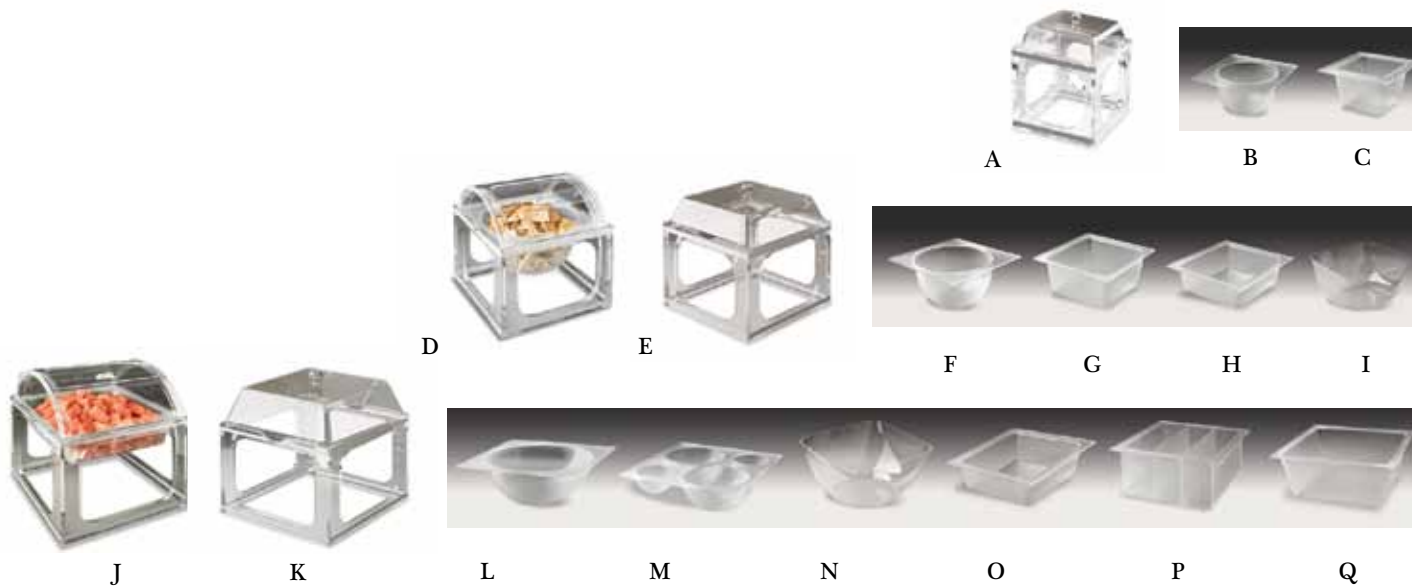

The MOD.POD™ display

A Small Pod & Lid
Clear Acrylic, 6"LX6"WX8"H
Item # SMP1487

B Small Round Bowl Insert
Clear Acrylic, 4"LX4"H
Item # SBT1494

C Small Square Bowl Insert
Clear Acrylic, 5"LX5"WX3"H
Item # SST1500

D Medium Pod Sliding Lid
Clear Acrylic, 9"LX9"WX3"H
Item# MLP2920

E Medium Pod & Lid
Clear Acrylic, 10"LX10"WX12"H
Item # MMP1425

F Medium Round Bowl Insert
Clear, 8"LX6"W
Item # MBT1432

G Medium Deep Bowl Insert
Clear Acrylic, 9"LX9"WX4"H
Item # MDT1456

H Medium Square Bowl Insert
Clear, 9"X9"X3"
Item # MST1449

I Medium Ice Bowl
Clear Acrylic, 9"LX9"WX5"H
Item # MIB1470

J Large Pod Sliding Lid
Clear Acrylic, 13"LX13"WX5"H
Item# LLP2913

K Large Pod & Lid
Clear Acrylic, 14"LX14"WX14"H
Item # LMP1364

L Large Round Bowl Insert
Clear Acrylic, 12"LX12"WX9"H
Item# LBT1357

M Large Quad Tray Insert
Clear Acrylic, 5"LX5"WX3"H
Item# LQT1340

N Large Ice Bowl
Clear, 13"LX13"WX6"H
Item# LIB1418

O Large Square Tray Insert
Clear Acrylic, 13"LX13"WX3"H
Item# LST1395

P Large Triple Slot Tray Insert
Clear Acrylic, 9"LX9"WX3"H
Item# LTT1371

Q Large Deep Square Tray Insert
Clear Acrylic, 13"LX13"WX6"H
Item# LDT1401