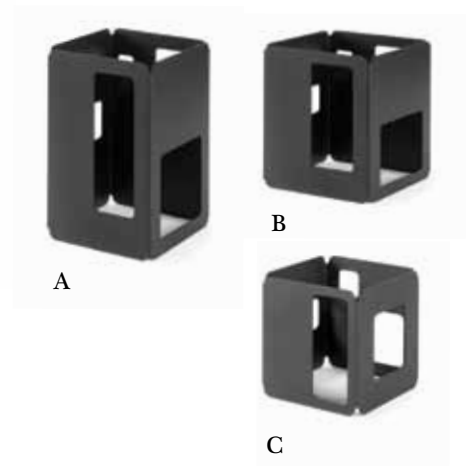

**MADE
IN
USA**

- **Large Square Riser Black** **A**
  Black Matte Finish, 6" LX 6" WX 10" H
  Item # SM129
- **Medium Square Riser Black** **B**
  Black Matte Finish, 7" LX 7" WX 7" H
  Item # SM115
- **Small Square Riser Black** **C**
  Black Matte Finish, 6" LX 6" WX 6" H
  Item # SM128
- **Large Square Riser Stainless** **D**
  Stainless Steel, 6" LX 6" WX 10" H
  Item # D61877
- **Medium Square Riser Stainless** **E**
  Stainless Steel, 7" LX 7" WX 7" H
  Item # D63177
- **Small Square Riser Stainless** **F**
  Stainless Steel, 6" LX 6" WX 6" H
  Item # D62977
- **Large Square Riser White** **G**
  White Matte Finish, 6" LX 6" WX 10" H
  Item# SM149
- **Medium Square Riser White** **H**
  White Matte Finish, 7" LX 7" WX 7" H
  Item# SM148
- **Small Square Riser White** **I**
  White Matte Finish, 6" LX 6" WX 6" H
  Item# SM147

- **Large Pyramid Skycap® Riser** **J**
  Stainless Steel
  11.65" L X 8.3" W X 7.5" H
  Item # LD135
- **Small Pyramid Skycap® Riser** **K**
  Stainless Steel
  10.35" L X 7" W X 6.5" H
  Item # LD137
- **Large Pyramid Skycap® Riser** **L**
  Black Matte
  11.65" L X 8.3" W X 7.5" H
  Item # LD136
- **Small Pyramid Skycap® Riser** **M**
  Black Matte
  10.35" L X 7" W X 6.5" H
  Item # LD138