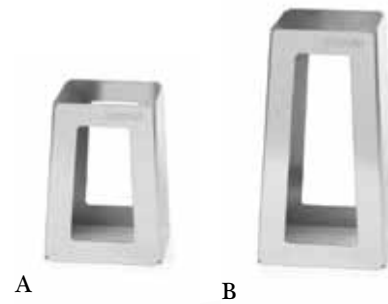

The
RISER
collection

METAL
MADE
IN
USA

Short Pyramid Riser Stainless A
Stainless Steel, 5"LX5"WX7"H
Item# SM150

Tall Pyramid Riser Stainless B
Stainless Steel, 5"LX5"WX10"H
Item# SM151

Short Pyramid Riser Black C
Black Matte, 5"LX5"WX7"H
Item # SM175

Tall Pyramid Riser Black D
Black Matte, 5"LX5"WX10"H
Item # SM176

Nesting Risers Set of 3 Clear Acrylic E
Small Riser, 8.75"LX8"WX4.5"H
Medium Riser, 10"LX8"WX5"H
Large Riser, 11"LX8"WX5.5"H
Item # RDC107

Nesting Risers Set of 3 Bamboo F
Small Riser, 8.75"LX8"WX4.5"H
Medium Riser, 10"LX8"WX5"H
Large Riser, 11"LX8"WX5.5"H
Item# SB101