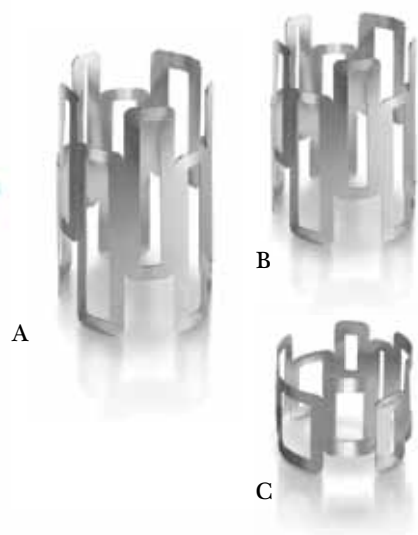

Nesting Risers Set of 3 Bamboo F
 Small Riser, 8.75"LX8"WX4.5"H
 Medium Riser, 10"LX8"WX5"H
 Large Riser, 11"LX8"WX5.5"H
 Item# SB101

The
RISER
 collection

METAL
 MADE
 IN
 USA

- A** Large Round Riser Stainless
 Stainless Steel, 8" Dia. X 11" H
 Item # D62177
- B** Medium Round Riser Stainless
 Stainless Steel, 6.5" Dia. X 10" H
 Item # D61977
- C** Small Round Riser Stainless
 Stainless Steel, 6.5" Dia. X 5" H
 Item # D62877
- D** Large Round Riser Black Matte
 Black Matte Finish, 8" Dia. X 11" H
 Item # SM126
- E** Medium Round Riser Black Matte
 Black Matte Finish, 6.5" Dia. X 10" H
 Item # SM127
- F** Small Round Riser Black Matte
 Black Matte Finish, 6.5" Dia. X 5" H
 Item # SM125
- G** City Riser Stainless
 Stainless Steel, 18" LX 7" WX 13" H
 Item # SM157
- H** City Riser Black Matte
 Black Matte Finish, 18" LX 7" WX 13" H
 Item # SM158