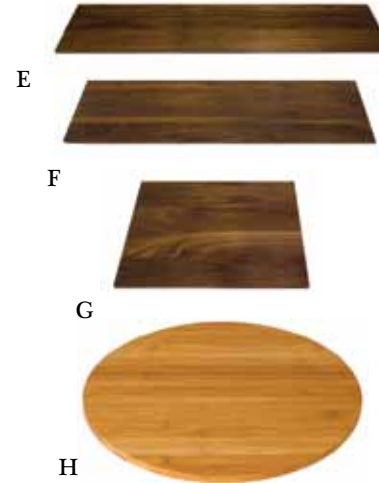

Q

Round 20" Ring Bamboo
Natural Bamboo, Removable
0.5 Gal. Acrylic Bowl Insert,
20"Dia., Item # WP500

- **A**
  Narrow Rectangle Bamboo
  Natural Bamboo, 33.5"LX7.75"W
  Item # BP200
- **B**
  Wide Rectangle Bamboo
  Natural Bamboo, 33.5"LX14"W
  Item # BP100
- **C**
  Square 14" Bamboo
  Natural Bamboo, 14"LX14"W
  Item # BP300
- **D**
  Round 14" Bamboo
  Natural Bamboo, 14"Dia
  Item # BP400
- **E**
  Narrow Rectangle Walnut
  Natural Walnut, 33.5"LX7.75"W
  Item # WP201
- **F**
  Wide Rectangle Walnut
  Natural Walnut, 33.5"LX12"W
  Item # WP101
- **G**
  Square 14" Walnut
  Natural Walnut, 14"LX14"W
  Item # WP301
- **H**
  Round 20" Bamboo
  Natural Bamboo, 20"Dia
  Item # BP500
- **I**
  X-Large HONEYCOMB™ Black
  Black Acrylic, 21"Dia.
  Item # SG034