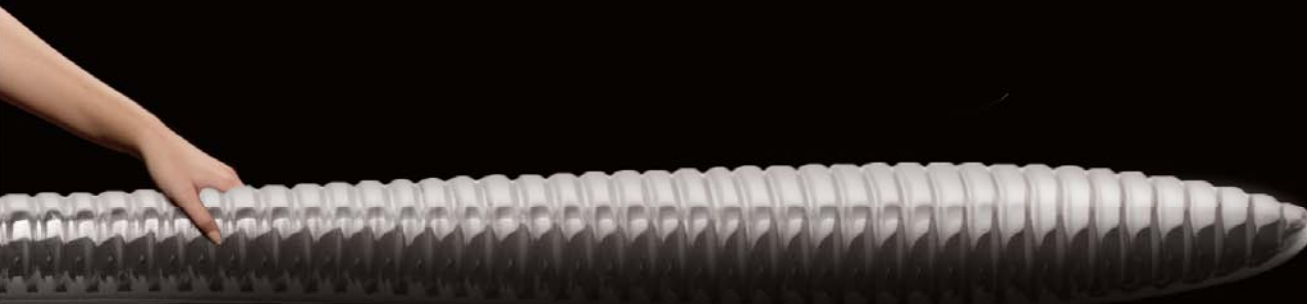

Experience the art

Erlebe Kunst